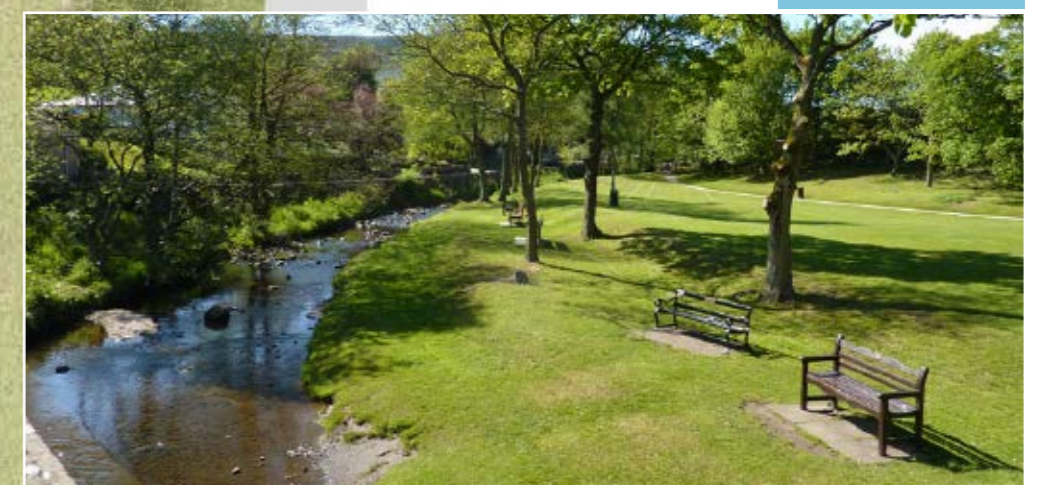

# Sworders Field Masterplan including Castle Gardens

Grffiti Wall

Enhanced Skate Park

BMX Track

Waytemore Castle

Markwell Pavillion

Public toilets

Tennis courts

War Memorial

Childrens play area

Paddling pool

Access paths

Beach

Picnic Area

Riverside Café

Boat pontoon