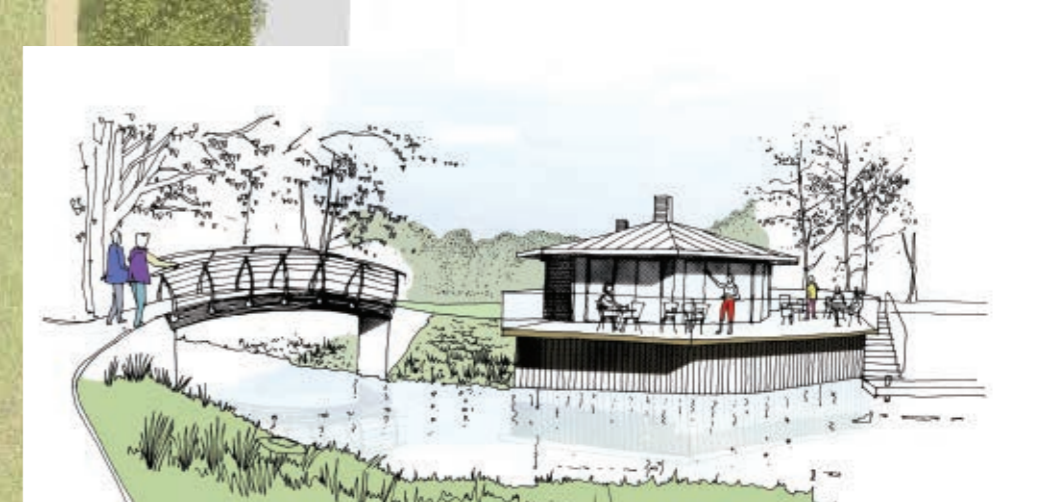

# Sworders Field Masterplan including Castle Gardens

Grffiti Wall

Enhanced Skate Park

BMX Track

Waytemore Castle

Markwell Pavillion

Public toilets

Tennis courts

War Memorial

Childrens play area

Paddling pool

Access paths

Beach

Picnic Area

Riverside Café

Boat pontoon

Feature entrance