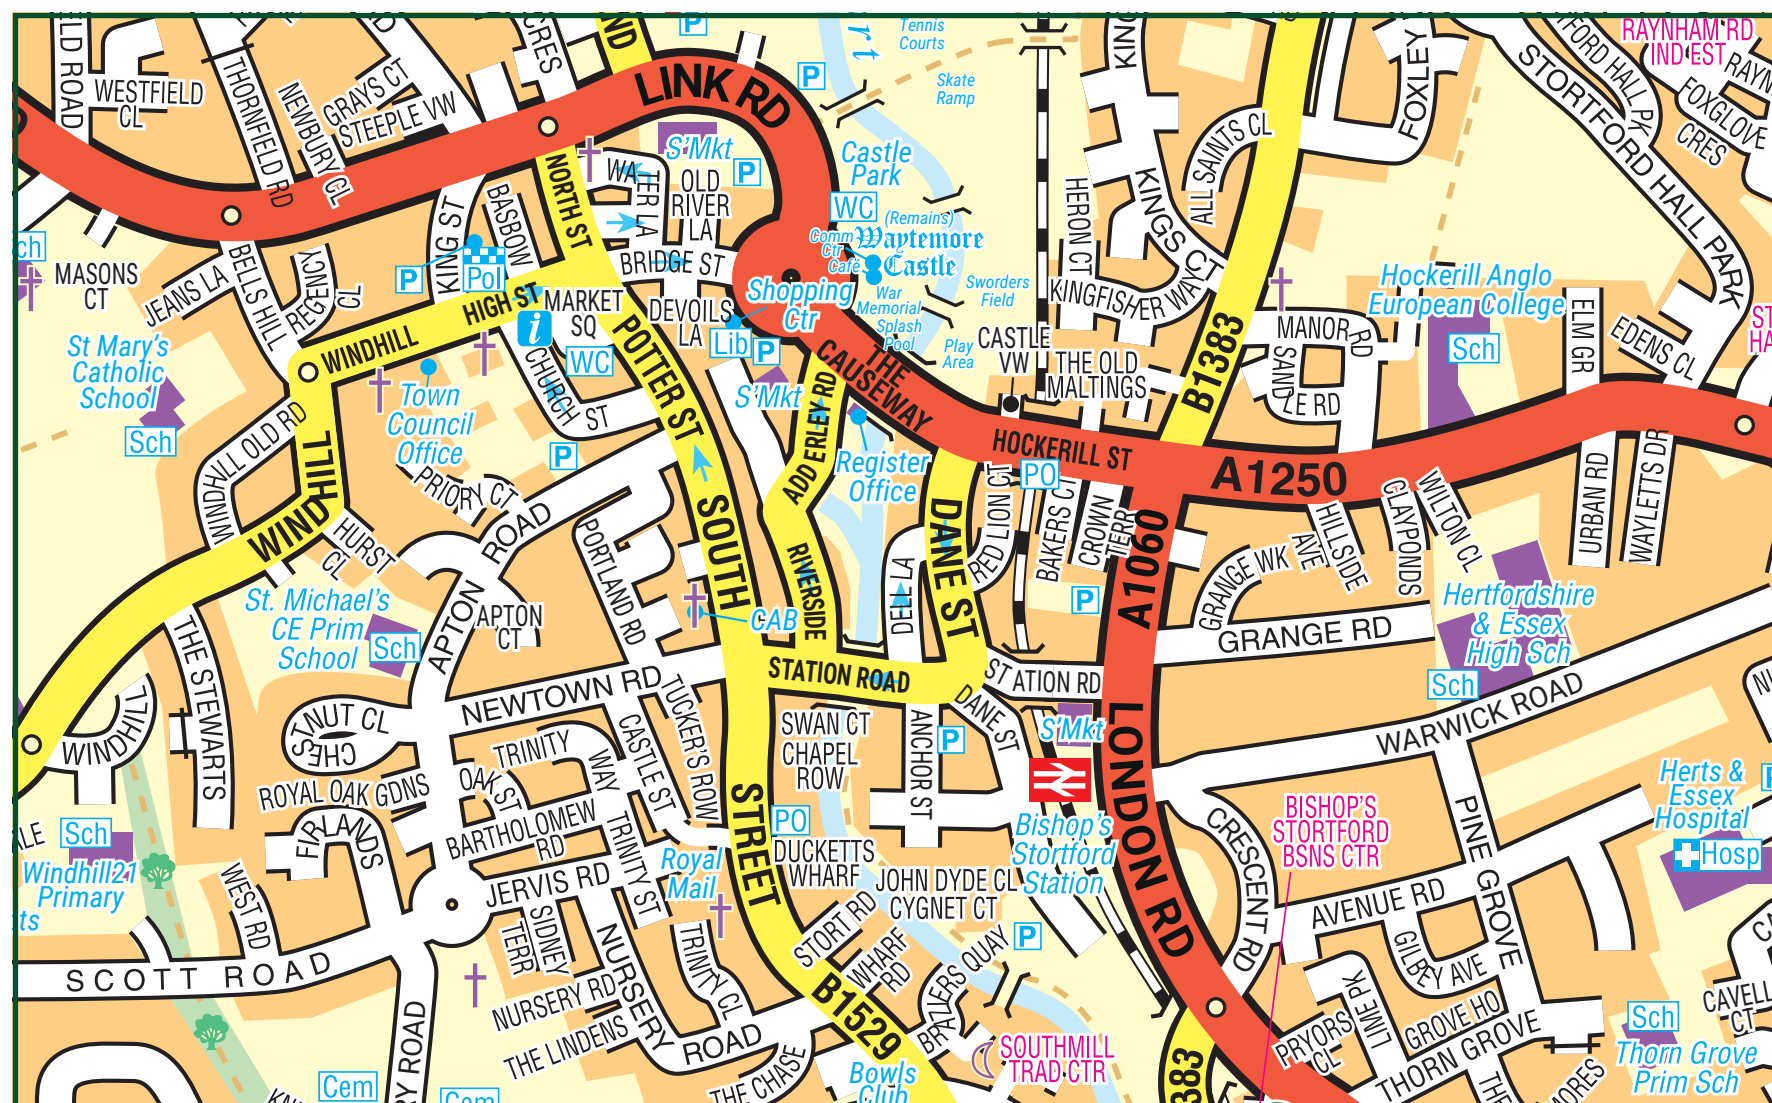

Water Lane United Reformed Church

TOWN CENTRE ENLARGEMENT